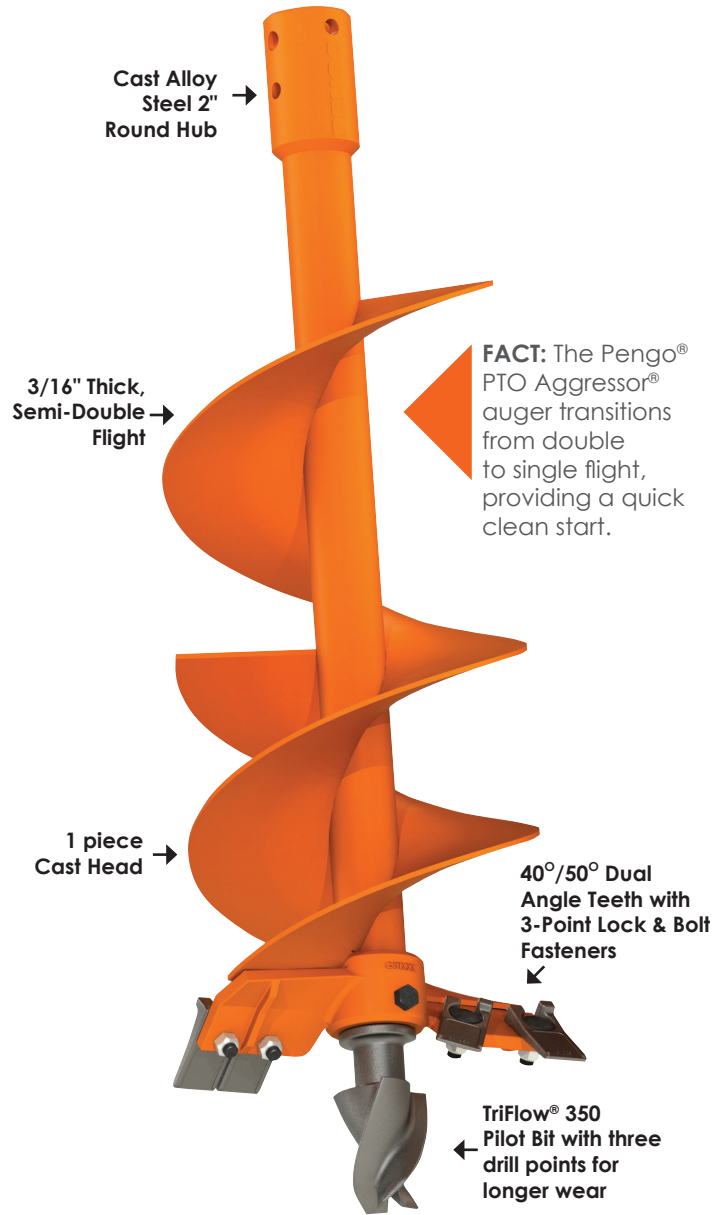

PTO AGGRESSOR[®] AUGER

30", 42" and 48" OAL

CONNECTIONS

ROUND **2"**

AUGER DIAMETERS

6" 9" 12" 15" 18" 24"

CUT DIAMETER
Cut diameter is 1 1/2" larger than auger diameter.

DRILLING SOIL CONDITIONS:

Pengo's PTO Aggressor[®] is designed for professionals and offers superior performance and reliability under high-duty applications. Featuring the TriFlow[®] 350 pilot (an original Pengo[®] design) the PTO Aggressor[®] provides longer wear and exceptional performance in a wide variety of soil conditions.

40°/50° Dual Angle Teeth with 3-Point Lock & Bolt Fasteners